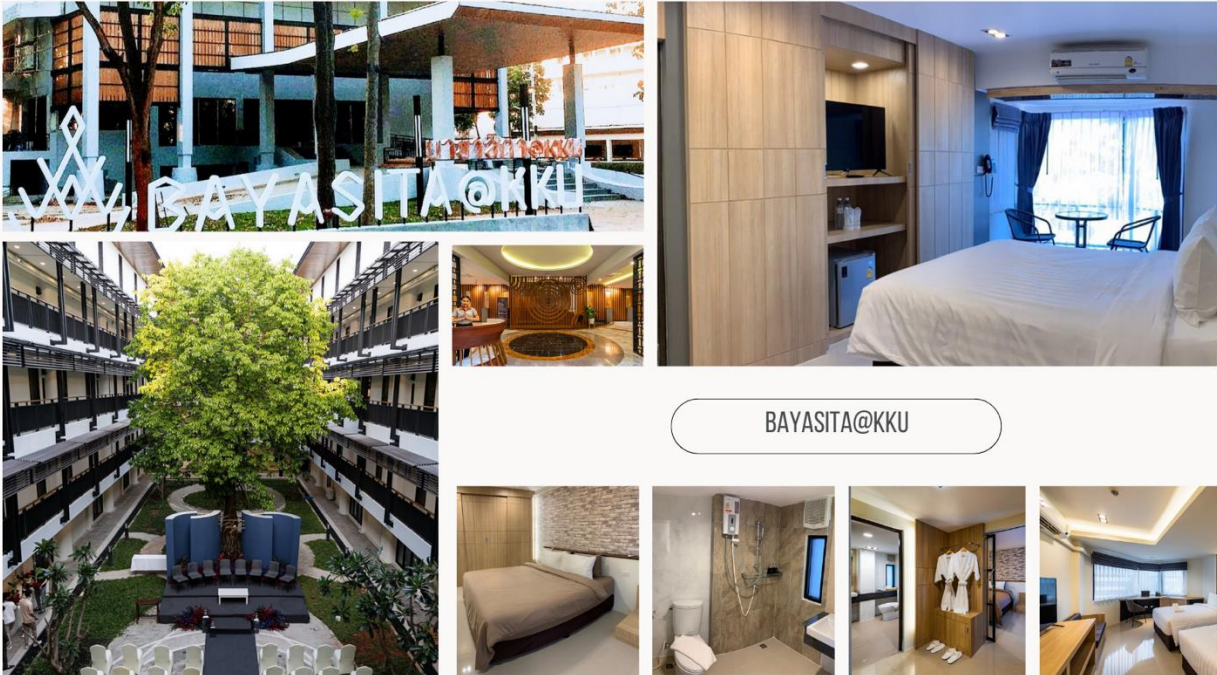

Accommodation Recommendation

1. BAYASITA @ KKU

| Room type | Details | Single /Twin/double |
|-------------------------------------|---|---------------------------------------|
| BAYA BEAM ROOM - Superior Room Type | 23 m ² with Comfy Rooms | 1,050 THB 4000 JP Yen (30 US\$) |
| SITA SUITE ROOM – Suite Room Type | 40 m ² One bed room with living rooms. | 1,950 THB (56 US\$) |

FACILITIES AND BENEFITS

- Full Set up of Bathroom amenities
- Complimentary Minibar
- Airport Transfer
- Non-smoking room
- air conditioner
- TV with multimedia
- Free WiFi connection
- Breakfast

- Daily housekeeping
- Maximum occupancy per room is 2 adults including extra bed, or 1 child with a parent.
- Maximum occupancy for family room is 4 adults